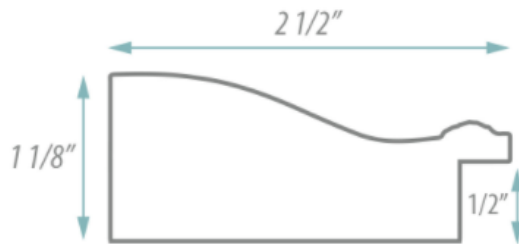

SPECIFICATION SHEET

FRAMED MIRROR

MODEL#: FM 80605-18X40

FRAMED MIRRORS COLLECTION

FEATURES:

- ONE 18X40" HIGH RESOLUTION SILVER PLATE GLASS MIRROR SIZE W/ DECORATIVE FRAME.
- "WALL HUGGER" HANGER FOR MOUNTING INCLUDED.
- STANDARD MOUNTING STYLE IS VERTICAL. FOR HORIZONTAL, PLEASE SPECIFY WHEN ORDERING.
- PACKED IN FOUR WALL (FOLDED DOUBLE WALL) CORRUGATION.
- STYLE: TRANSITIONAL
- COLOR: BRONZE/GOLD
- FINISH: LEAF/FOIL

MIRROR FINISHES:

- FLAT POLISHED EDGE
- BEVELED EDGE

OVERALL SIZE DIMENSION: 23" WIDE X 45" HIGH X 1 1/8" DEEP