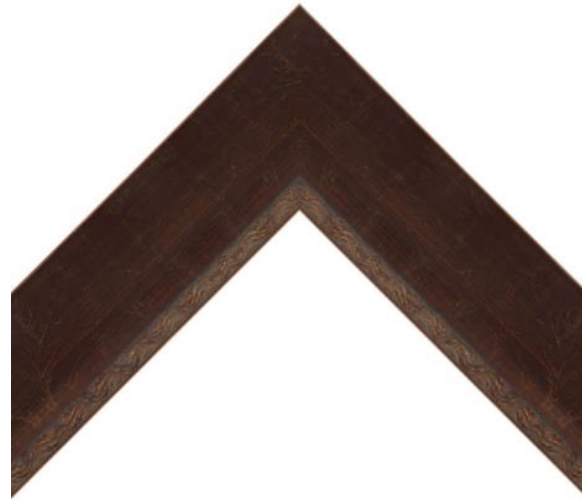

SPECIFICATION SHEET

FRAMED MIRROR

MODEL#: FM 80605-18X40

FRAMED MIRRORS COLLECTION

FEATURES:

- ONE 18X40" HIGH RESOLUTION SILVER PLATE GLASS MIRROR SIZE W/ DECORATIVE FRAME.
- "WALL HUGGER" HANGER FOR MOUNTING INCLUDED.
- STANDARD MOUNTING STYLE IS VERTICAL. FOR HORIZONTAL, PLEASE SPECIFY WHEN ORDERING.
- PACKED IN FOUR WALL (FOLDED DOUBLE WALL) CORRUGATION.
- STYLE: TRANSITIONAL
- COLOR: BRONZE/GOLD
- FINISH: LEAF/FOIL

MIRROR FINISHES:

- FLAT POLISHED EDGE
- BEVELED EDGE

OVERALL SIZE DIMENSION: 23" WIDE X 45" HIGH X 1 1/8" DEEP